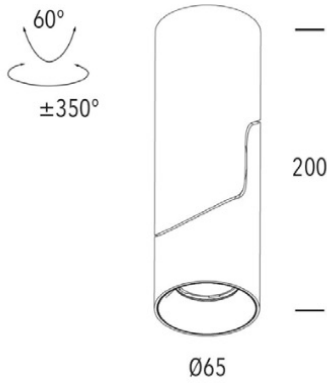

SPLIT

Designed to revolve around any application, the SPLIT is minimalist in design and precise in lighting application.

FEATURES

- + Innovative rotating lens head
- + High quality aluminium housing
- + Adjustable 60° | Rotatable 350°
- + High lumen output per watt
- + Compatible with remote Casambi CBU-TED Bluetooth Controllable Dimmer (71-CASCBU)

GENERAL SPECIFICATIONS

LED	12W
Lumens	1070 lm (3000K)
Colour	<input type="checkbox"/> 3000K, Warm White <input type="checkbox"/> 4000K, Cool White
Efficacy	89 lm/w (3000K)
Beam	36° 50°
Material	Powder Coat Aluminium
CRI	90+
Finish	White Black
IP	20
Colour Deviation	SDCM ≤3
Lifetime	L70 >100,000hrs
Warranty	5 Years
Baffle Options	White Gold Black

PROJECT DETAILS

PROJECT: _____

TYPE: _____

NOTES: _____

DIMENSIONS (mm)

DRIVER SPECIFICATIONS

Power	240V Built-in Driver
Dimming	Phase Cut Dimming
Power Factor	> 0.90

Remote DALI dimming available upon request