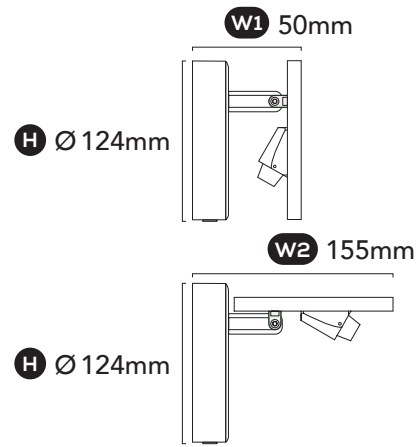

PROJECT DETAILS

PROJECT:

TYPE:

NOTES:

DIMENSIONS

DRIVER SPECIFICATIONS

Power	240V Remote Dimmable Driver
Dimming	Phase Cut Dimming
Power Factor	> 0.90

PRODUCT CODES