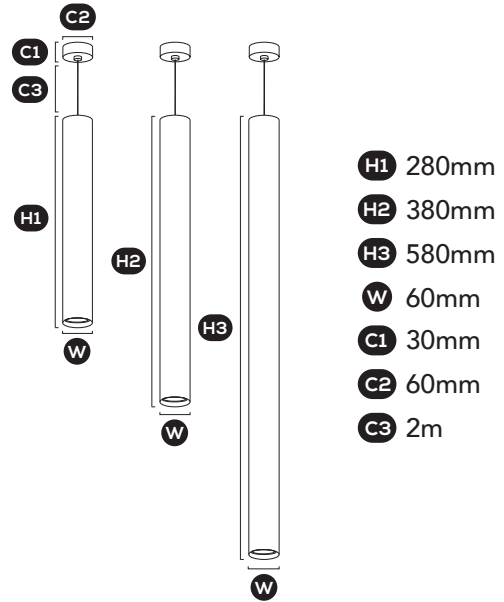

GENERAL SPECIFICATIONS

LED	12W
Lumens (3000K & 4000K)	1080 lm
Efficacy	Up to 84 Lm/W
Colour Temperature	<input type="checkbox"/> 3000K, Warm White <input type="checkbox"/> 4000K, Cool White
Material	Powder Coated Aluminium
Finish	White Black
Beam	60° 45° 36° 24° 15°
CRI	92+
IP	20
Colour Deviation	SDCM ≤2
UGR	<15
Lifetime	>55,000hrs L80 B10
Warranty	5 Years

LENS OPTIONS CODES

45° Reflector	118-SIL6045
36° Reflector	118-SIL6036
24° Reflector	118-SIL6024
15° Reflector	118-SIL6015

PROJECT DETAILS

PROJECT:

TYPE:

NOTES:

DIMENSIONS

POWER SPECIFICATIONS

Power 300mA 240V Built-In Flicker Free Dimmable Driver

Dimming Phase Cut Dimming

Power Factor > 0.90

DALI Dimming Available Upon Request

PRODUCT CODES

280mm	3000K	4000K
Black	118-SIP62806B603	118-SIP62806B604
White	118-SIP62806W603	118-SIP62806W604
380mm	3000K	4000K
Black	118-SIP63806B603	118-SIP63806B604
White	118-SIP63806W603	118-SIP63806W604
580mm	3000K	4000K
Black	118-SIP65806B603	118-SIP65806B604
White	118-SIP65806W603	118-SIP65806W604