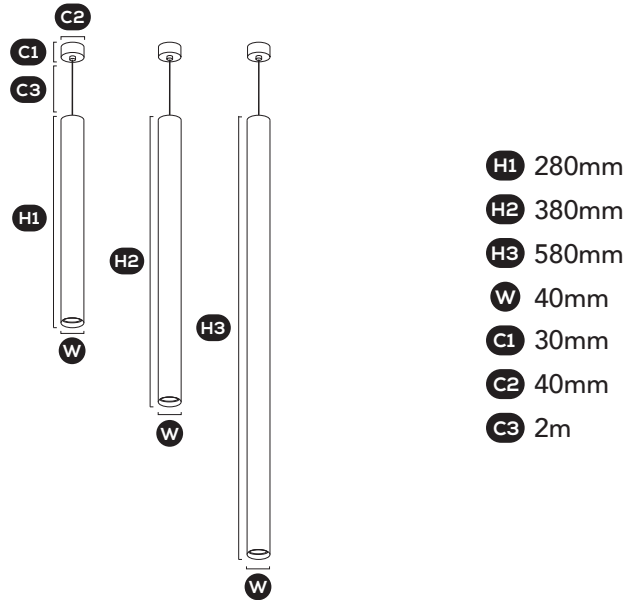

GENERAL SPECIFICATIONS

LED	6W
Lumens (3000K & 4000K)	520 lm
Efficacy	Up to 79 Lm/W
Colour Temperature	<input type="checkbox"/> 3000K, Warm White <input type="checkbox"/> 4000K, Cool White
Material	Powder Coated Aluminium
Finish	White Black
Beam	60° 45° 36° 24° 15°
CRI	92+
IP	20
Colour Deviation	SDCM ≤2
UGR	<15
Lifetime	>55,000hrs L80 B10
Warranty	5 Years

LENS OPTIONS CODES

45° Reflector	118-SIL4045
36° Reflector	118-SIL4036
24° Reflector	118-SIL4024
15° Reflector	118-SIL4015

PROJECT DETAILS

PROJECT:

TYPE:

NOTES:

DIMENSIONS

- H1 280mm
- H2 380mm
- H3 580mm
- W 40mm
- C1 30mm
- C2 40mm
- C3 2m

POWER SPECIFICATIONS

Power	150mA 240V Built-In Flicker Free Dimmable Driver
Dimming	Phase Cut Dimming
Power Factor	> 0.90

DALI Dimming Available Upon Request

PRODUCT CODES

280mm	3000K	4000K
Black	118-SIP42806B603	118-SIP42806B604
White	118-SIP42806W603	118-SIP42806W604
380mm	3000K	4000K
Black	118-SIP43806B603	118-SIP43806B604
White	118-SIP43806W603	118-SIP43806W604
580mm	3000K	4000K
Black	118-SIP45806B603	118-SIP45806B604
White	118-SIP45806W603	118-SIP45806W604