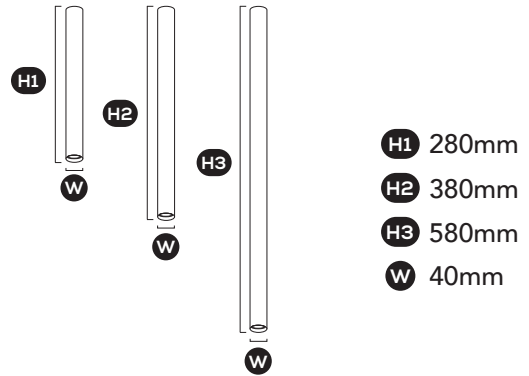

GENERAL SPECIFICATIONS

LED	6W
Lumens (3000K & 4000K)	520 lm
Efficacy	Up to 79 Lm/W
Colour Temperature	<input type="checkbox"/> 3000K, Warm White <input type="checkbox"/> 4000K, Cool White
Material	Powder Coated Aluminium
Finish	White Black
Beam	60° 45° 36° 24° 15°
CRI	92+
IP	20
Colour Deviation	SDCM ≤2
UGR	<15
Lifetime	>55,000hrs L80 B10
Warranty	5 Years

LENS OPTIONS CODES

45° Reflector	118-SIL4045
36° Reflector	118-SIL4036
24° Reflector	118-SIL4024
15° Reflector	118-SIL4015

PROJECT DETAILS

PROJECT:

TYPE:

NOTES:

DIMENSIONS

POWER SPECIFICATIONS