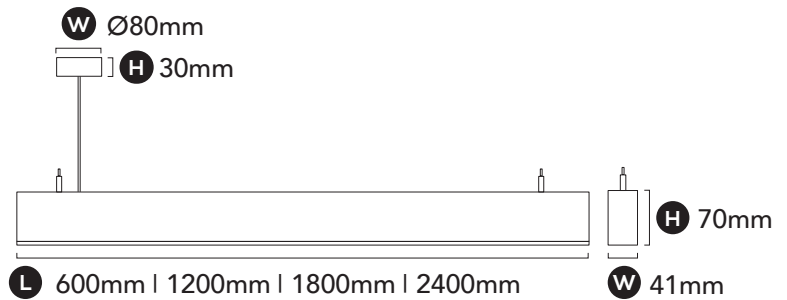

<b>Colour Temperature</b>	<input type="checkbox"/> 3000K, Warm White <input type="checkbox"/> 4000K, Cool White
<b>Material</b>	Powder Coated Aluminium
<b>Finish</b>	White   Black
<b>Beam</b>	90°
<b>CRI</b>	90+
<b>IP</b>	40
<b>UGR</b>	21
<b>Colour Deviation</b>	SDCM ≤3
<b>Lifetime</b>	>60,000hrs L80 B10
<b>Warranty</b>	5 Years
<b>Suspension Cable Length</b>	(600m, 1200mm, 1800mm) 2m (2400mm) 1650mm

## DIMENSIONS