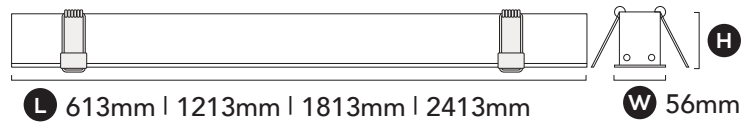

Colour Temperature

3000K, Warm White

4000K, Cool White

Material Powder Coated Aluminium

Finish White | Black

Beam 90°

CRI 90+

IP 40

DIMENSIONS

H With Mounting Clips 65mm
Without Mounting Clips 45mm

DRIVER SPECIFICATIONS

Power	240V Built-In, Flicker Free, Dimmable Driver 15W 300mA 30W 600mA 45W 900mA 60W 1200mA
Dimming	Phase Cut Dimming
Power Factor	> 0.90