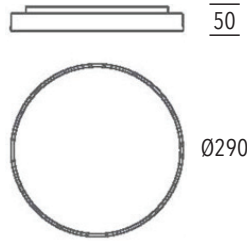

PROJECT:	
TYPE:	
NOTES:	

LUCID S

DIMENSIONS (mm)

DIMENSIONS (mm)

General Specifications

LED	18W 29W
Lumens	18W - 1800lm 29W - 2900lm
Colour	3000K Warm White 4000K Cool White (Demand Only)
CRI	80
Finishes	White Silver
IP	20
Warranty	3 years
Material	PMMA & Aluminium
Beam Angles	110° for both

Product Code:

18W: 83-LCDS2918Ø, 83-LCDS2918DØ
29W: 83-LCDS3529Ø, 83-LCDS3529DØ

Requirements:

- 240V Built-In Driver (included)
- Dimmable Versions available (D)