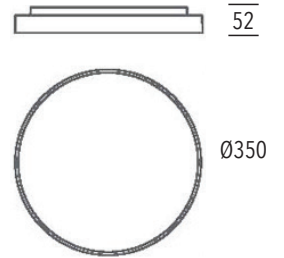

PROJECT:	
TYPE:	
NOTES:	

LUCID S

DIMENSIONS (mm)

DIMENSIONS (mm)

General Specifications

LED	18W 29W
Lumens	18W - 1800lm 29W - 2900lm
Colour	3000K Warm White 4000K Cool White (Demand Only)
CRI	80
Finishes	White Silver
IP	20
Warranty	3 years
Material	PMMA & Aluminium
Beam Angles	110° for both

Product Code:

18W: 83-LCDS2918Ø, 83-LCDS2918DØ
29W: 83-LCDS3529Ø, 83-LCDS3529DØ

Requirements:

- 240V Built-In Driver (included)
- Dimmable Versions available (D)