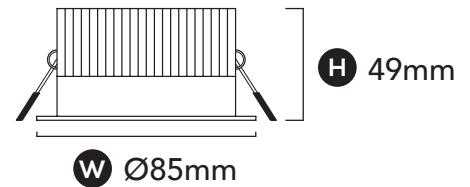

GENERAL SPECIFICATIONS

LED		8W	10W
Lumens	(3000K)	750 lm	960 lm
	(4000K)	830 lm	1040 lm
Efficacy		Up to 96 lm/W	
Colour Temperature		3000K, Warm White	4000K, Cool White
Material		Powder Coated Aluminium	
Finish		White Black	
Beam		60° 36°	
CRI		92+	
IP		44	
Colour Deviation		SDCM ≤2	
UGR		<19	
Lifetime		>55,000hrs L80 B10	
Warranty		5 Years	

Please Note: When using C-Bus, user universal or trailing edge dimming modules.

PROJECT DETAILS

PROJECT:

TYPE:

NOTES:

DIMENSIONS

Cut Out
Ø76mm

DRIVER SPECIFICATIONS

Dimensions	L 104 x W 43 x H 24
Power	200mA 250mA 240V Remote Dimmable Driver
Dimming	Phase Cut Dimming
Power Factor	> 0.90
DALI Dimming Available Upon Request	

PRODUCT CODES

White, 3000K	118-LI2M10W603
Black, 3000K	118-LI2M10B603
White, 4000K	118-LI2M10W604
Black, 4000K	118-LI2M10B604