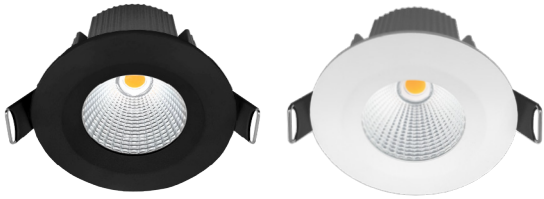

LITE MINI

The high-performance FAZE LITE MINI features the latest in LED technology with high lumen per watt efficacy and visually dynamic illumination.

FEATURES

- + Precision reflector with clear lens - for better light distribution.
- + Specially designed heat sink - for class leading heat dissipation.
- + IC-4 rated
- + IP44 and suitable for wet areas.
- + Compatible with remote Casambi CBU-TED Bluetooth Controllable Dimmer (71-CASCBU) & with Casambi BasicDim Driver 13W (71-CAS350)

GENERAL SPECIFICATIONS

LED		8W	10W
Lumens	(3000K)	750 lm	960 lm
	(4000K)	830 lm	1040 lm
Efficacy		Up to 96 lm/W	
Colour Temperature		3000K, Warm White	4000K, Cool White
Material		Powder Coated Aluminium	
Finish		White Black	
Beam		60° 36°	
CRI		92+	
IP		44	
Colour Deviation		SDCM ≤2	
UGR		<19	
Lifetime		>55,000hrs L80 B10	
Warranty		5 Years	