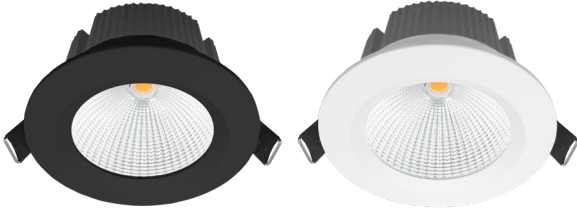

LITE 108

The high-performance FAZE LITE 108 features the latest in LED technology with high lumen per watt efficacy and visually dynamic illumination.

FEATURES

- + Precision reflector with clear lens - for better light distribution.
- + Specially designed heat sink - for class leading heat dissipation.
- + IC-4 rated
- + IP44 and suitable for wet areas.
- + Compatible with remote Casambi CBU-TED Bluetooth Controllable Dimmer (71-CASCBU) & with Casambi BasicDim Driver 13W (71-CAS350)

GENERAL SPECIFICATIONS

LED	10W	12W
Lumens	(3000K) 860 lm	1060 lm
	(4000K) 880 lm	1130 lm
Efficacy	Up to 91 lm/W	
Colour Temperature	3000K, Warm White	
	4000K, Cool White	
Material	Powder Coated Aluminium	
Finish	White Black	
Beam	60° 36°	
CRI	92+	
IP	44	
Colour Deviation	SDCM ≤2	
UGR	<23	
Lifetime	>55,000hrs L80 B10	
Warranty	5 Years	