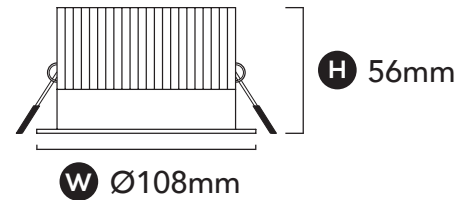

GENERAL SPECIFICATIONS

LED	10W	12W
Lumens	(3000K) 860 lm	1060 lm
	(4000K) 880 lm	1130 lm
Efficacy	Up to 91 lm/W	
Colour Temperature	3000K, Warm White	
	4000K, Cool White	
Material	Powder Coated Aluminium	
Finish	White Black	
Beam	60° 36°	
CRI	92+	
IP	44	
Colour Deviation	SDCM ≤2	
UGR	<23	
Lifetime	>55,000hrs L80 B10	
Warranty	5 Years	

Please Note: When using C-Bus, user universal or trailing edge dimming modules.

PROJECT DETAILS

PROJECT:

TYPE:

NOTES:

DIMENSIONS

Cut Out
Ø92mm

DRIVER SPECIFICATIONS

Dimensions	L 104 x W 43 x H 24
Power	250mA 300mA 240V Remote Dimmable Driver
Dimming	Phase Cut Dimming
Power Factor	> 0.90

DALI Dimming Available Upon Request

PRODUCT CODES

White, 3000K	118-LI2L12W603
Black, 3000K	118-LI2L12B603
White, 4000K	118-LI2L12W604
Black, 4000K	118-LI2L12B604