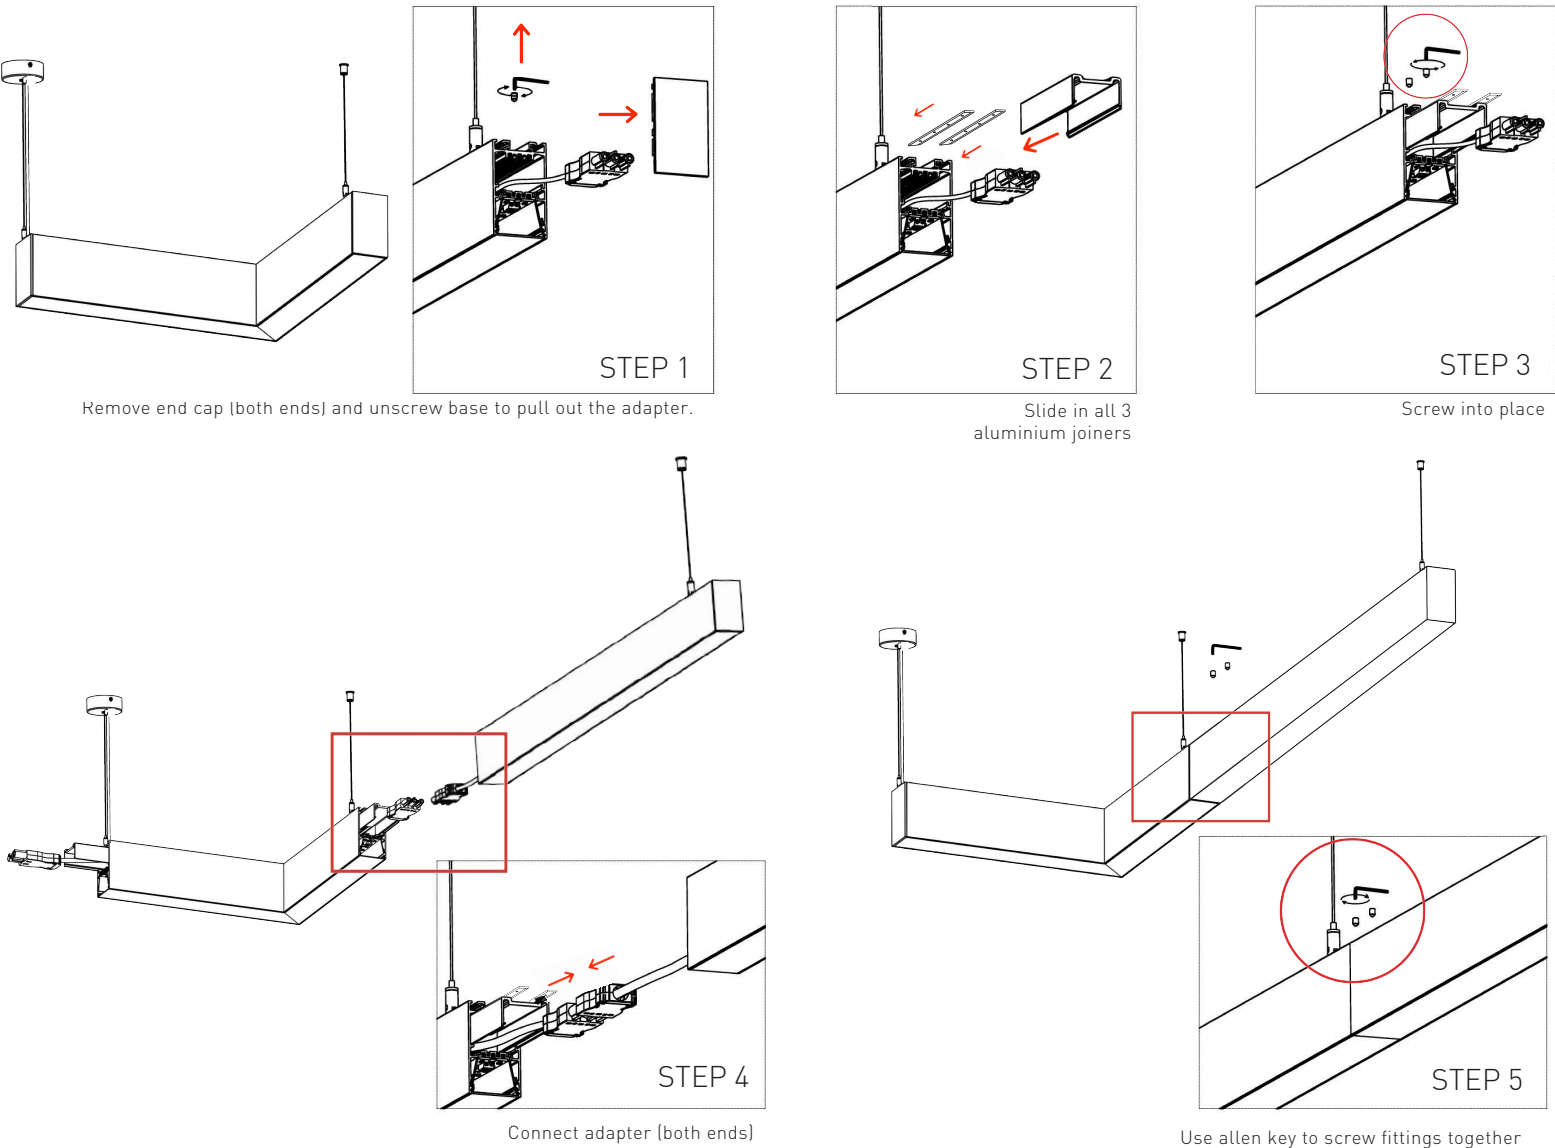

⚠ CAUTION - light fitting must be installed by a licensed electrician.

- Please ensure to read instructions correctly for the installation of the fitting provided. Failure to do so will result in a void of warranty and compromises the safety of luminaire.
- Radiant Lighting are not liable for warranties when luminaire is damaged by incorrect installation. The installation of the luminaires must be in accordance with the national safety regulations.

Please refer to Radiant Lighting's General Terms & Conditions for more information concerning the installation and warranty of our products.

Connection Instructions

Please note: Maximum length is 9.6M before an extra power feed is required.