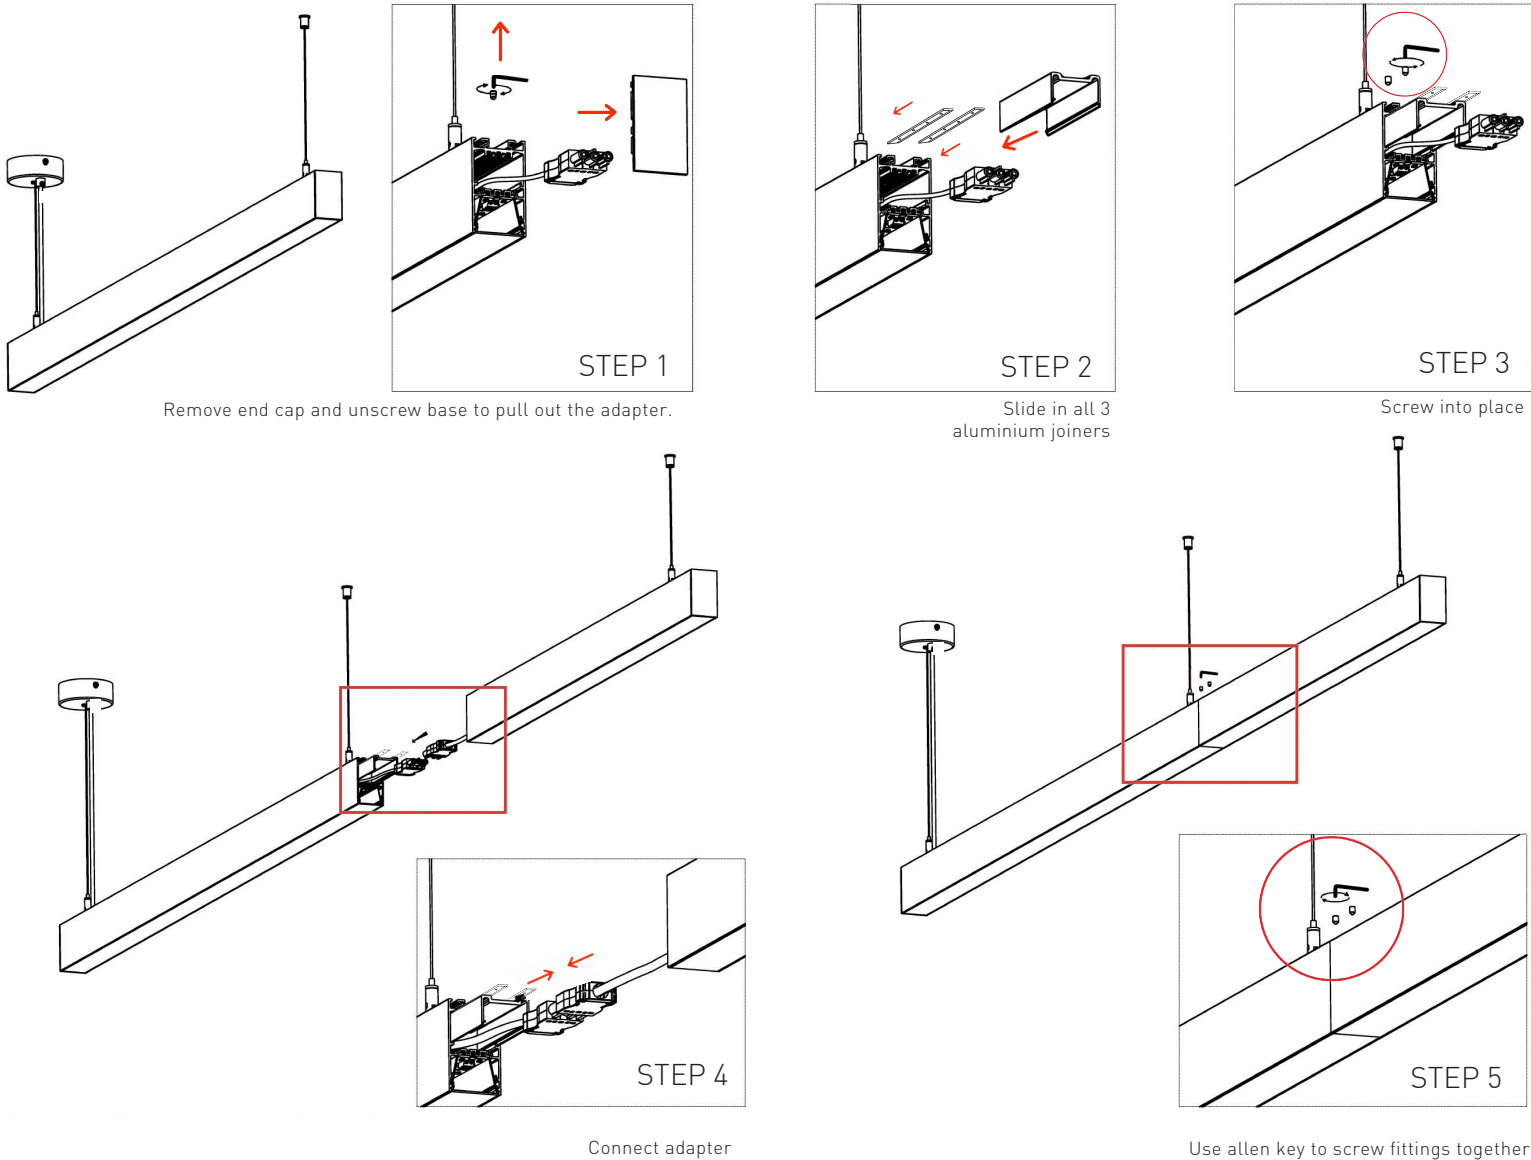

⚠ CAUTION - light fitting must be installed by a licensed electrician.

- Please ensure to read instructions correctly for the installation of the fitting provided. Failure to do so will result in a void of warranty and compromises the safety of luminaire.
- Radiant Lighting are not liable for warranties when luminaire is damaged by incorrect installation. The installation of the luminaires must be in accordance with the national safety regulations.

Please refer to Radiant Lighting's General Terms & Conditions for more information concerning the installation and warranty of our products.

Connection Instructions

Please note: Maximum length is 9.6M before an extra power feed is required.