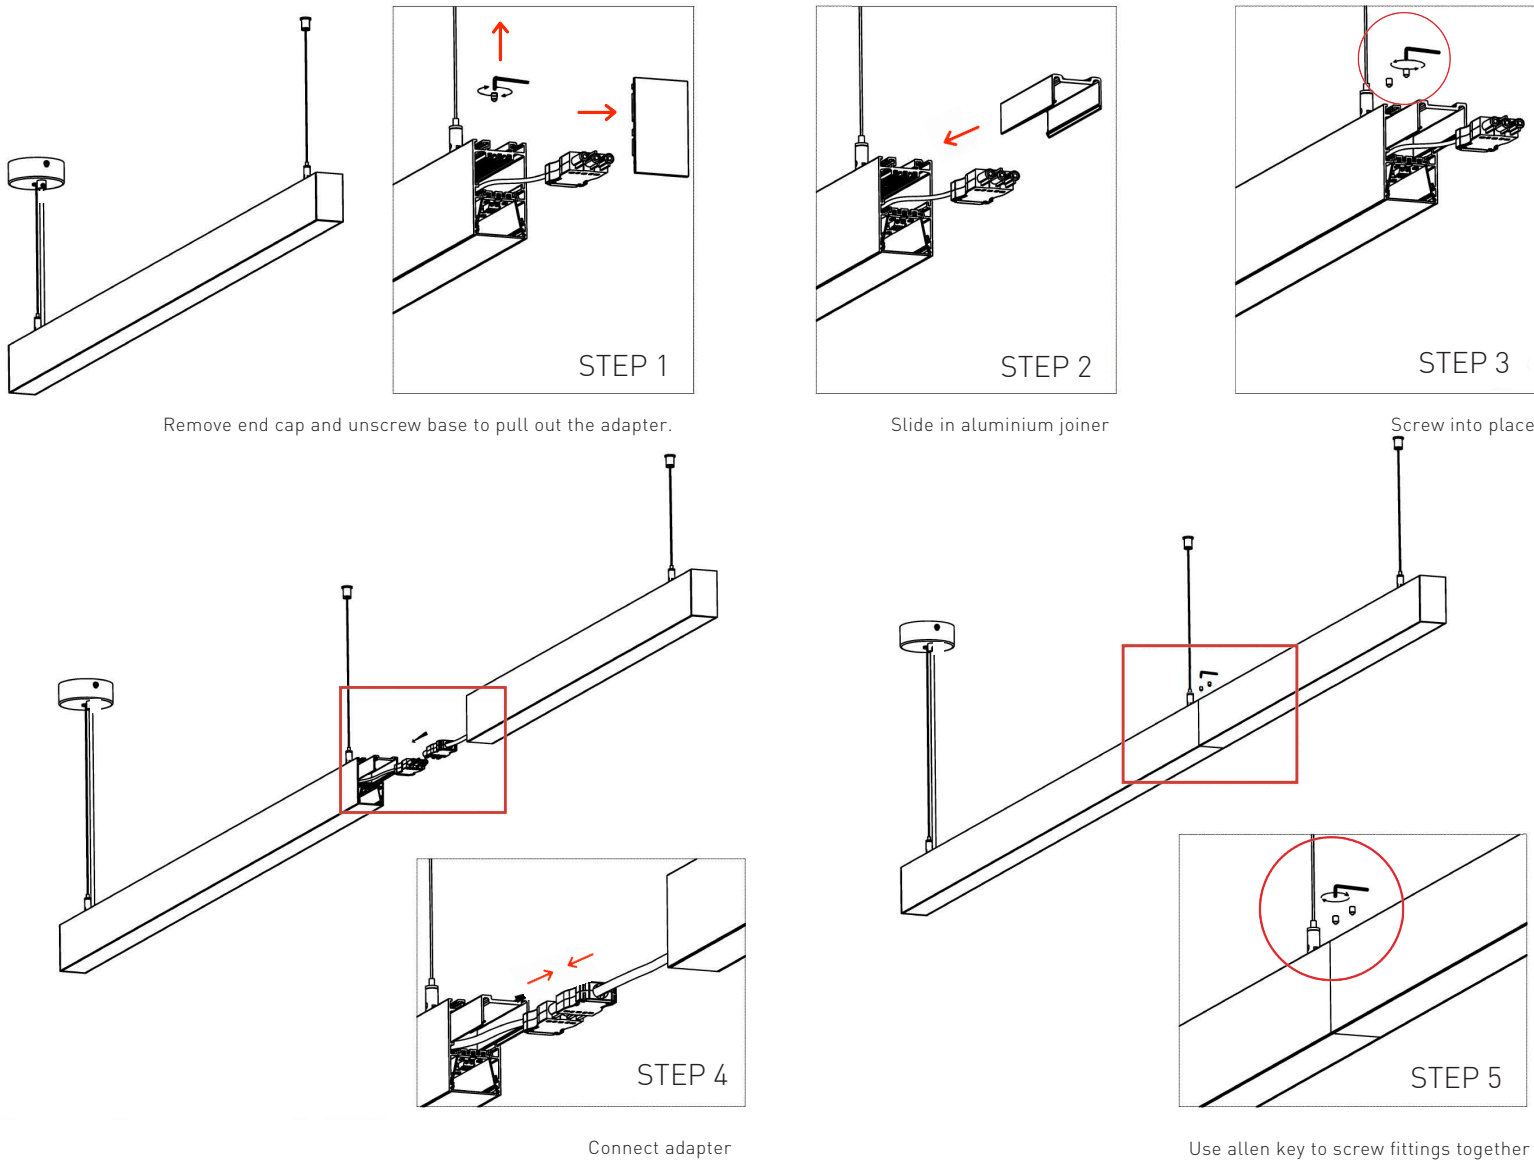

**⚠ CAUTION - light fitting must be installed by a licensed electrician.**

- Please ensure to read instructions correctly for the installation of the fitting provided. Failure to do so will result in a void of warranty and compromises the safety of luminaire.
- Radiant Lighting are not liable for warranties when luminaire is damaged by incorrect installation. The installation of the luminaires must be in accordance with the national safety regulations.

## Connection Instructions

**Please note:** Maximum length is 9.6M before an extra power feed is required.

<b>Category</b>	Ceiling / Suspension	<b>CRI</b>	90+
<b>Power</b>	15W / 30W / 45W / 60W	<b>Material</b>	Aluminium
<b>IP Rating</b>	20	<b>Warranty</b>	5 Years