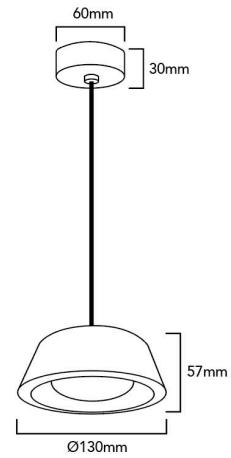

DIMENSIONS (mm)

GENERAL SPECIFICATIONS

LED	15W
Lumens	1050 lm (3000K) 1100 (4000K)
Efficacy	70 lm/w (3000K) 70 lm/w (4000K)
Colour	<input type="checkbox"/> 3000K, Warm White <input type="checkbox"/> 4000K, Cool White
Material	Powder Coated Aluminium Glass
Finish	Black White
Beam	75°
CRI	92+
IP	20
Colour Deviation	SDCM ≤3
Lifetime	>55,000hrs L80B10
UGR	<21
Cable	2m
Warranty	3 Years

POWER SPECIFICATIONS

Power	240V COB (No driver)
Dimming	Phase Cut Dimming

PRODUCT CODES

Black, 3000K	118-KANS15B753
Black, 4000K	118-KANS15B754
White, 3000K	118-KANS15W753
White, 4000K	118-KANS15W754

ACCESSORIES