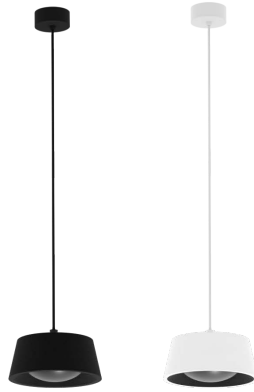

KANI SUSPENSION

PROJECT DETAILS

PROJECT:

TYPE:

NOTES:

FEATURES

- + Interchangeable baffle
- + Specialised optic lens
- + 240V Dimmable LED chip - no driver required
- + Quick connection canopy
- + Seamless ceiling mount
- + Slim profile design
- + + Compatible with remote Casambi CBU-TED Bluetooth Controllable Dimmer (71-CASCBU)

DIMENSIONS (mm)

GENERAL SPECIFICATIONS

LED	15W
Lumens	1050 lm (3000K) 1100 (4000K)
Efficacy	70 lm/w (3000K) 70 lm/w (4000K)
Colour	<input type="checkbox"/> 3000K, Warm White <input type="checkbox"/> 4000K, Cool White
Material	Powder Coated Aluminium Glass
Finish	Black White
Beam	75°
CRI	92+
IP	20
Colour Deviation	SDCM ≤3
Lifetime	>55,000hrs L80B10
UGR	<21
Cable	2m
Warranty	3 Years