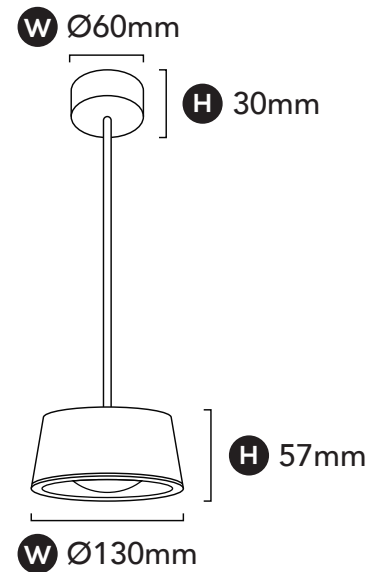

DIMENSIONS

POWER SPECIFICATIONS

Power	240V COB (No Driver)
Dimming	Phase Cut Dimming

PRODUCT CODES

White, 3000K	118-KANS15W753
Black, 3000K	118-KANS15B753
White, 4000K	118-KANS15W754
Black, 4000K	118-KANS15B754

ACCESSORY CODES

White Fascia	118-KANRW
Gold Fascia	118-KANRG
Black Fascia	118-KANRB