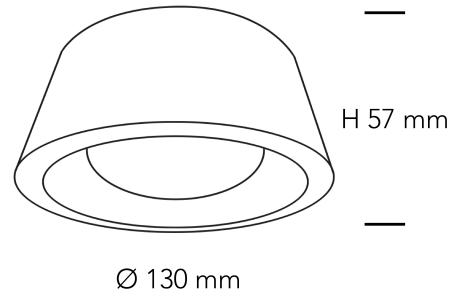

DIMENSIONS (mm)

GENERAL SPECIFICATIONS

LED	15W
Lumens	1050 lm (3000K) 1100 (4000K)
Colour	<input type="checkbox"/> 3000K, Warm White <input type="checkbox"/> 4000K, Cool White
Efficacy	70 lm/w (3000K) 70 lm/w (4000K)
Beam	75°
Material	Aluminium Glass
CRI	92+
Finish	Black White
IP	20
Warranty	3 Years