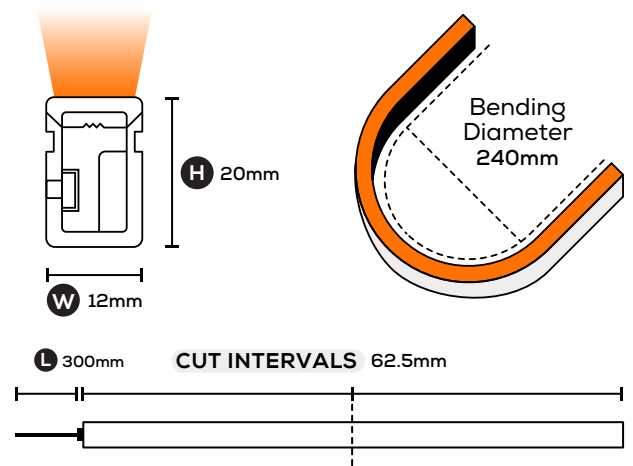

### DIMENSIONS

### SIDE CABLE ENTRY

<b>Order Code</b>	10-FL1220TWPSE
<b>Dimensions L x W x H</b>	26.5mm x 17mm x 24.2mm
<b>Finish</b>	Transparent

### REAR CABLE ENTRY

<b>Order Code</b>	10-FL1220TWPRE
<b>Dimensions L x W x H</b>	26.5mm x 17mm x 24.2mm
<b>Finish</b>	Transparent

### STRAIGHT CABLE ENTRY

<b>Order Code</b>	10-FL1220TWPFE
<b>Dimensions L x W x H</b>	26.5mm x 17mm x 24.2mm
<b>Finish</b>	Transparent