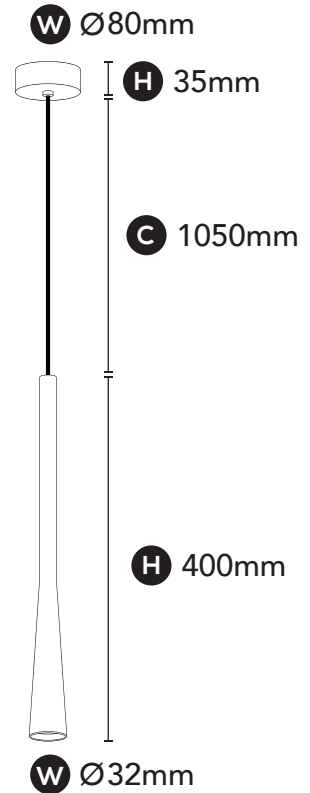

FLARE

Our FAZE FLARE is the latest addition to our pendant selection. Featuring a contemporary cylindrical design with a subtle flared tip, this minimal pendant brings a touch of elegance to our FAZE collection.

FEATURES

- + Minimal & Contemporary Design
- + Black Baffle for Reduced Glare
- + Available in Singular, Triple, or Quintuple Designs
- + Multiple Finishes Available

GENERAL SPECIFICATIONS

LED	7 W (5.6W)
Lumens	(3000K) 280 Lm
Efficacy	59 Lm/W
Colour Temperature	 3000K, Warm White
Material	Powder Coated Aluminium
Finish	White Black Brass
Beam	38°
CRI	90+
IP	20
Colour Deviation	SDCM ≤3
UGR	<12
Lifetime	>30,000hrs
Warranty	3 Years

PROJECT DETAILS

PROJECT:

TYPE:

NOTES:

DIMENSIONS

DRIVER SPECIFICATIONS

Power	500mA 240V Built-In Driver
Dimming	Non-Dimming

PRODUCT CODES