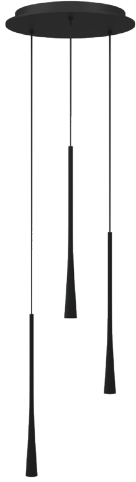

# FLARE 3

Our FAZE FLARE is the latest addition to our pendant selection. Featuring a contemporary cylindrical design with a subtle flared tip, this minimal pendant brings a touch of elegance to our FAZE collection.

## FEATURES

- + Minimal & Contemporary Design
- + Black Baffle for Reduced Glare
- + Available in Singular, Triple, or Quintuple Designs
- + Multiple Finishes Available

## GENERAL SPECIFICATIONS

LED	11 W
Lumens (3000K)	650 Lm
Efficacy	59 Lm/W
Colour Temperature	3000K, Warm White
Material	Powder Coated Aluminium
Finish	White   Black   Brass
Beam	38°
CRI	90+
IP	20
Colour Deviation	SDCM ≤3
UGR	<12
Lifetime	>30,000hrs
Warranty	3 Years

## DIMENSIONS