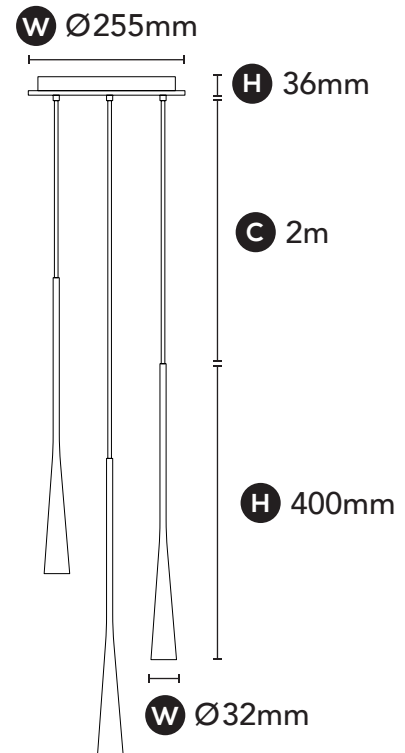

## GENERAL SPECIFICATIONS

LED	11 W
Lumens (3000K)	650 Lm
Efficacy	59 Lm/W
Colour Temperature	3000K, Warm White
Material	Powder Coated Aluminium
Finish	White   Black   Brass
Beam	38°
CRI	90+
IP	20
Colour Deviation	SDCM ≤3
UGR	<12
Lifetime	>30,000hrs
Warranty	3 Years

## DIMENSIONS