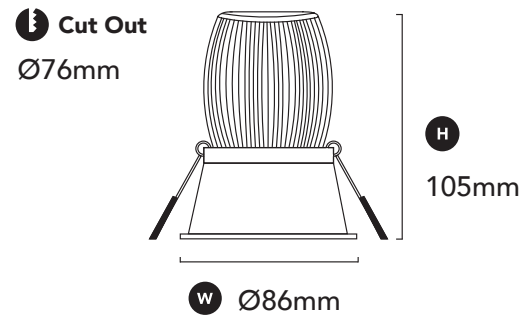

EDGE MINI

Don't let the small size fool you, the EDGE MINI packs a powerful punch! Providing intense illumination with very little energy, ideal for areas with lower ceilings like bathrooms and over vanity mirrors.

GENERAL SPECIFICATIONS

LED	10W	12W
Lumens	(3000K) 800 lm	1100 lm
	(4000K) 840 lm	1120 lm
Efficacy	Up to 93 lm/W	
Colour Temperature	<input type="checkbox"/> 3000K, Warm White <input type="checkbox"/> 4000K, Cool White	
Material	Powder Coated Aluminium	
Finish	White Black	
Beam	15° 24° 36° 60°	
CRI	92+	
IP	44	
Colour Deviation	SDCM ≤2	
UGR	<19	
Lifetime	>55,000hrs L80 B10	
Warranty	7 Years	

Please Note: When using C-Bus, user universal or trailing edge dimming modules.

PROJECT DETAILS

PROJECT:

TYPE:

NOTES:

DIMENSIONS

DRIVER SPECIFICATIONS

Dimensions	L 98 x W 40 x H 22 mm
Power	250mA 300mA 240V Remote Flicker Free Dimmable Driver
Dimming	Phase Cut Dimming
Power Factor	> 0.90