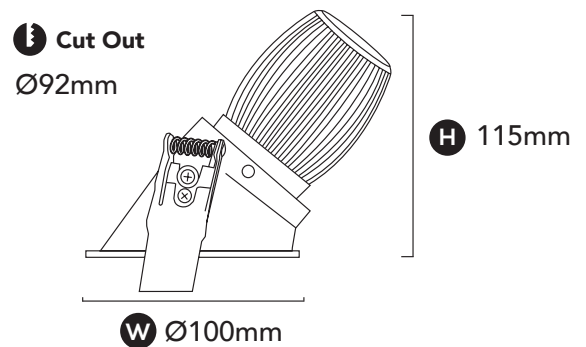

## GENERAL SPECIFICATIONS

LED		10W	12W	15W
Lumens	(3000K)	960 lm	1105 lm	1270 lm
	(4000K)	1000 lm	1150 lm	1320 lm
Efficacy		Up to 94 lm/W		
Colour Temperature	3000K, Warm White			
	4000K, Cool White			
Material		Powder Coated Aluminium		
Finish		White   Black		
Beam		60°   36°   24°   15°		
CRI		92+		
IP		44		
Colour Deviation		SDCM ≤2		
UGR		<20		
Lifetime		>55,000hrs L80 B10		
Warranty		7 Years		

## DIMENSIONS