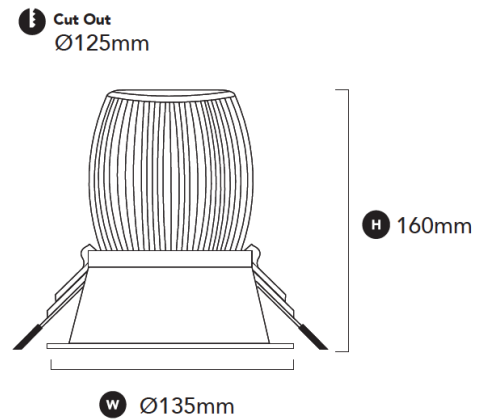

GENERAL SPECIFICATIONS

LED	25W
Lumens	2255 lm (3000K) 2340 (4000K)
Efficacy	Up to 92 lm/W
Colour Temperature	<input type="checkbox"/> 3000K, Warm White <input type="checkbox"/> 4000K, Cool White
Material	Powder Coated Aluminium
Finish	White Black
Beam	60° 36° 24° 15°
CRI	92+
IP	44
Colour Deviation	SDCM ≤2
UGR	<19
Lifetime	>55,000hrs L80 B10
Warranty	7 Years

Please Note: When using C-Bus, use universal or trailing edge dimming modules.

PROJECT DETAILS

PROJECT:

TYPE:

NOTES:

DIMENSIONS

DRIVER SPECIFICATIONS

Dimensions	L 104 x W 43 x H 24 mm
Power	600mA 240V Remote, Flicker Free Dimmable Driver
Dimming	Phase Cut Dimming
Power Factor	> 0.90