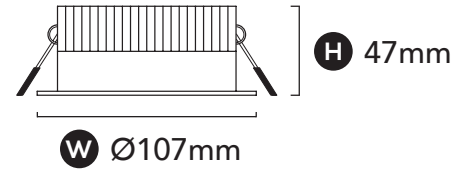

GENERAL SPECIFICATIONS

LED	12W
Lumens	(3000K) 1040 lm (4000K) 1070 lm
Efficacy	Up to 88 lm/W
Colour Temperature	 3000K, Warm White 4000K, Cool White
Material	Powder Coated Aluminium
Finish	White Black Silver
Beam	90°
CRI	92+
IP	44
Colour Deviation	SDCM ≤3
UGR	<27
Lifetime	>54,000hrs L80 B10
Warranty	5 Years

Please Note: When using C-Bus, use universal or trailing edge dimming modules.

PROJECT DETAILS

PROJECT:

TYPE:

NOTES:

DIMENSIONS

Cut Out
Ø92mm

DRIVER SPECIFICATIONS

Dimensions	L 104 x W 43 x H 24
Power	300mA 240V Remote Dimmable Driver
Dimming	Phase Cut Dimming
Power Factor	> 0.90

DALI Dimming Available Upon Request

PRODUCT CODES

White, 3000K	118-DS5L12W903
Black, 3000K	118-DS5L12B903
Silver, 3000K	118-DS5L12S903
White, 4000K	118-DS5L12W904
Black, 4000K	118-DS5L12B904
Silver, 4000K	118-DS5L12S904