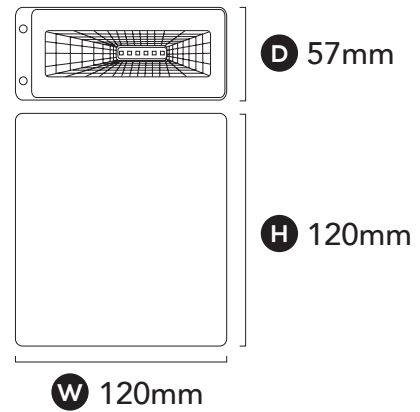

GENERAL SPECIFICATIONS

LED	10W
Lumens	(3000K) 910 lm (4000K) 960 lm
Efficacy	Up to 72 lm/W
Colour Temperature	<input type="checkbox"/> 3000K, Warm White <input type="checkbox"/> 4000K, Cool White
Material	Powder Coated Aluminium
Finish	White Black
Beam	90°
CRI	84+
IP	65
Colour Deviation	SDCM ≤3
Lifetime	>50,000hrs L80 B10
Warranty	3 Years

PROJECT DETAILS

PROJECT:

TYPE:

NOTES:

DIMENSIONS

DRIVER SPECIFICATIONS

Power	500mA 240V Built-In, Flicker Free, Dimmable Driver
Dimming	Phase Cut Dimming
Power Factor	> 0.90

PRODUCT CODES