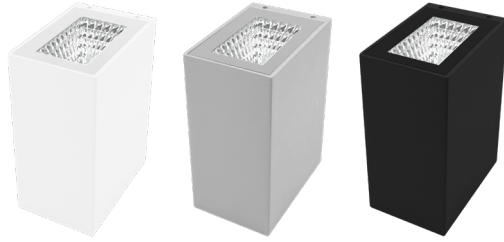

DICE

The sleek, rectangular design of the Dice, as well as its high IP rating and two-directional light output, ensures that it is equally suited for indoor and outdoor applications.

FEATURES

- + High Grade Aluminium Housing – Perfect for Resisting Corrosion.
- + IP 65 – Suitable for Outdoor Application.
- + Bi-directional Light Output.
- + Available in 3 Finishes.
- + Flicker Free, Dimmable Driver.
- + High Quality, Deep Set Reflector.
- + Compatible with Remote Casambi CBU-TED Bluetooth Controllable Dimmer (71-CASCBU)

GENERAL SPECIFICATIONS

LED	10W
Lumens	(3000K) 910 lm (4000K) 960 lm
Efficacy	Up to 72 lm/W
Colour Temperature	<input type="checkbox"/> 3000K, Warm White <input type="checkbox"/> 4000K, Cool White
Material	Powder Coated Aluminium
Finish	White Black
Beam	90°
CRI	84+
IP	65
Colour Deviation	SDCM ≤3
Lifetime	>50,000hrs L80 B10
Warranty	3 Years