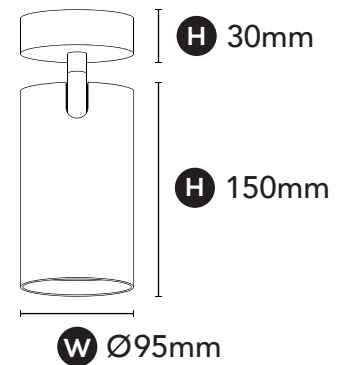

## GENERAL SPECIFICATIONS

LED	20W
Lumens	(3000K) 1850 lm (4000K) 1920 lm
Efficacy	Up to 96 lm/W
Colour Temperature	<span style="display: inline-block; width: 15px; height: 15px; background-color: #f9a825; border: 1px solid black; margin-right: 5px;"></span> 3000K, Warm White <span style="display: inline-block; width: 15px; height: 15px; background-color: #fff; border: 1px solid black; margin-right: 5px;"></span> 4000K, Cool White
Material	Powder Coated Aluminium
Finish	White   Black
Beam	60°   36°   24°   15°
CRI	92+
IP	20
Colour Deviation	SDCM ≤2
UGR	<17
Lifetime	>55,000hrs L80 B10
Warranty	5 Years

## DIMENSIONS