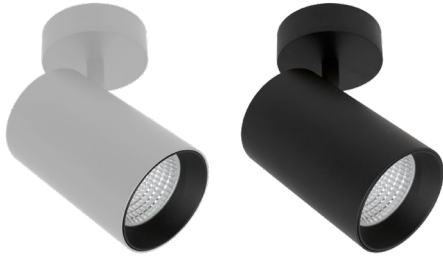

# CORE 95 ADJUSTABLE

The CORE simultaneously creates a stylish feature whilst also providing sufficient task lighting. An ideal luminaire for areas with limited ceiling space.

## FEATURES

- + High CRI – Defined architectural details and finishes.
- + Quick connection system for durability and easy installation.
- + Adjustable 90°, and Rotatable 350°
- + Available in two beam angles, for the perfect light application.
- + High quality reflector, for superior light emissions.
- + Multiple baffle options for further aesthetic freedom and flare reduction.
- + Compatible with remote Casambi CBU-TED Bluetooth Controllable Dimmer (71-CASCBU) & with Casambi BasicDim Driver 13W (71-CAS350)

## GENERAL SPECIFICATIONS

LED	20W
Lumens	(3000K) 1850 lm (4000K) 1920 lm
Efficacy	Up to 96 lm/W
Colour Temperature	<span style="display: inline-block; width: 15px; height: 15px; background-color: #f9a825; border: 1px solid black; margin-right: 5px;"></span> 3000K, Warm White <span style="display: inline-block; width: 15px; height: 15px; background-color: #fff; border: 1px solid black; margin-right: 5px;"></span> 4000K, Cool White
Material	Powder Coated Aluminium
Finish	White   Black
Beam	60°   36°   24°   15°
CRI	92+
IP	20
Colour Deviation	SDCM ≤2
UGR	<17
Lifetime	>55,000hrs L80 B10
Warranty	5 Years

**Please Note:** Honeycomb Baffles also come with a honeycomb lens.  
Remote DALI dimming available upon request.