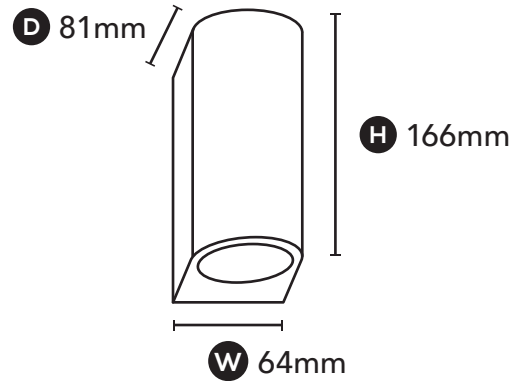

## GENERAL SPECIFICATIONS

LED	12W
Lumens (3000K & 4000K)	1170lm
Efficacy	Up to 90 lm/W
Colour Temperature	<input type="checkbox"/> 3000K, Warm White <input type="checkbox"/> 4000K, Cool White
Material	Powder Coated Aluminium
Finish	White   Black   Grey
Beam	30°
CRI	90+
IP	65
Colour Deviation	SDCM ≤3
Lifetime	>55,000hrs L80 B10
Warranty	3 Years

## DIMENSIONS