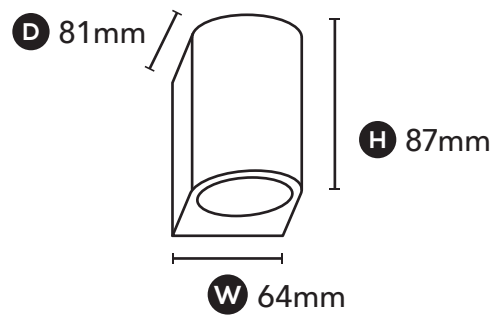

## GENERAL SPECIFICATIONS

|                        |  |
|------------------------|--|
| LED                    | 6W   |
| Lumens (3000K & 4000K) | 585 lm   |
| Efficacy               | Up to 84 lm/W  |
| Colour Temperature     | <input type="checkbox"/> 3000K, Warm White<br><input type="checkbox"/> 4000K, Cool White |
| Material               | Powder Coated Aluminium  |
| Finish                 | White   Black   Grey   |
| Beam                   | 30°  |
| CRI                    | 90+  |
| IP                     | 65   |
| Colour Deviation       | SDCM ≤3  |
| Lifetime               | >55,000hrs L80 B10   |
| Warranty               | 3 Years  |

## DIMENSIONS