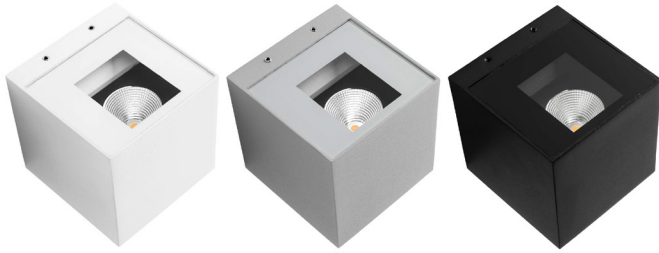

CUBIX SQUARE

The sleek, minimal geometric design of the Cubix Square series is equally suited for both indoor and outdoor spaces.

FEATURES

- + High Grade Aluminium Housing – Perfect for Resisting Corrosion.
- + IP 65 – Suitable for Outdoor Application.
- + Bi-directional Light Output.
- + Available in 3 Finishes.

GENERAL SPECIFICATIONS

| | |
|--------------------|--|
| LED | 9W |
| Lumens | (3000K) 660 lm (4000K) 680 lm |
| Efficacy | Up to 62 lm/W |
| Colour Temperature | <input type="checkbox"/> 3000K, Warm White <input type="checkbox"/> 4000K, Cool White |
| Material | Powder Coated Aluminium |
| Finish | White Black |
| Beam | 30° |
| CRI | 90+ |
| IP | 65 |
| Colour Deviation | SDCM ≤2 |
| Lifetime | >55,000hrs L80 B10 |
| Warranty | 3 Years |