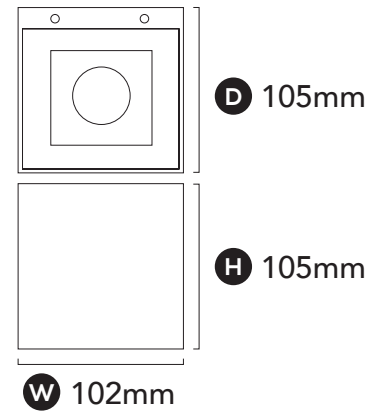

GENERAL SPECIFICATIONS

| | |
|--------------------|--|
| LED | 9W |
| Lumens | (3000K) 660 lm (4000K) 680 lm |
| Efficacy | Up to 62 lm/W |
| Colour Temperature | <input type="checkbox"/> 3000K, Warm White <input type="checkbox"/> 4000K, Cool White |
| Material | Powder Coated Aluminium |
| Finish | White Black |
| Beam | 30° |
| CRI | 90+ |
| IP | 65 |
| Colour Deviation | SDCM ≤2 |
| Lifetime | >55,000hrs L80 B10 |
| Warranty | 3 Years |

PROJECT DETAILS

PROJECT:

TYPE:

NOTES:

DIMENSIONS

DRIVER SPECIFICATIONS

| | |
|--------------|-------------------------------------|
| Power | 500mA 240V Built-In Dimmable Driver |
| Dimming | Phase Cut Dimming |
| Power Factor | > 0.90 |