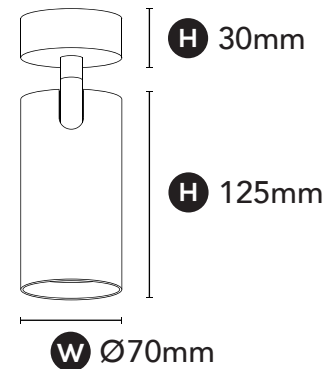

GENERAL SPECIFICATIONS

LED	15W	
Lumens	(3000K)	1300 lm
	(4000K)	1420 lm
Efficacy	Up to 94 lm/W	
Colour Temperature	 3000K, Warm White	
	 4000K, Cool White	
Material	Powder Coated Aluminium	
Finish	White Black	
Beam	60° 36° 24° 15°	
CRI	92+	
IP	20	
Colour Deviation	SDCM ≤2	
UGR	<17	
Lifetime	>55,000hrs L80 B10	
Warranty	5 Years	

Please Note: Honeycomb Baffles also come with a honeycomb lens. Remote DALI dimming available upon request.

PROJECT DETAILS

PROJECT:

TYPE:

NOTES:

DIMENSIONS

DRIVER SPECIFICATIONS

Power 350mA 240V Built-In Dimmable Driver