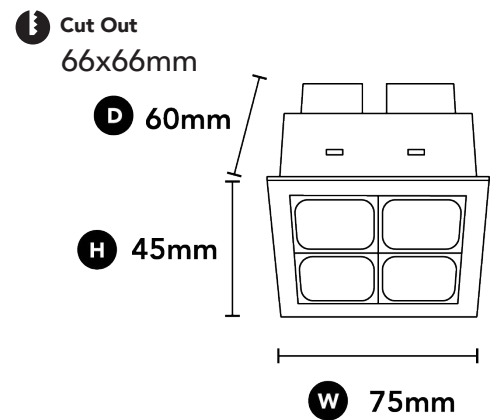

- + Deep set baffle for low glare
- + 40° beam
- + High CRI
- + Wide range of options available

GENERAL SPECIFICATIONS

LED	9W
Lumens	600 lm (3000K) 650 lm (4000K)
Efficacy	66 lm/w (3000K) 72 lm/w (4000K)
Colour Temperature	<input type="checkbox"/> 3000K, Warm White <input type="checkbox"/> 4000K, Cool White
Material	Powder Coated Aluminium
Finish	White Black
Beam	40°
CRI	90+
IP	20
Colour Deviation	SDCM ≤3
UGR	<19
Lifetime	>54,000hrs L80 B10
Warranty	5 Years

PROJECT DETAILS

PROJECT:

TYPE:

NOTES:

DIMENSIONS (mm)

DRIVER SPECIFICATIONS

700mA 5-12W Phase Cut Dimmable Driver

Product Code: 118-700MA12W