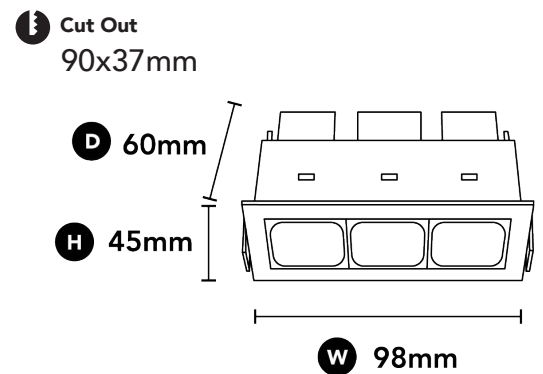

FEATURES

- + Deep set baffle for low glare
- + 40° beam
- + High CRI
- + Wide range of options available

GENERAL SPECIFICATIONS

LED	7W
Lumens	500 lm (3000K) 520 lm (4000K)
Efficacy	71 lm/w (3000K) 74 lm/w (4000K)
Colour Temperature	<input type="checkbox"/> 3000K, Warm White <input type="checkbox"/> 4000K, Cool White
Material	Powder Coated Aluminium
Finish	White Black
Beam	40°
CRI	90+
IP	20
Colour Deviation	SDCM ≤3
UGR	<19
Lifetime	>54,000hrs L80 B10
Warranty	5 Years

PROJECT DETAILS

PROJECT: _____

TYPE: _____

NOTES: _____

DIMENSIONS (mm)

DRIVER SPECIFICATIONS

700mA 5-12W Phase Cut Dimmable Driver

Product Code: 118-700MA12W