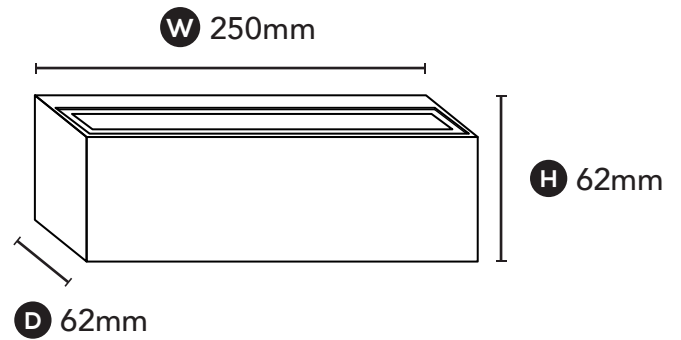

DIMENSIONS

DRIVER SPECIFICATIONS

Power	350mA 240V Built-In, Dimmable Driver
Dimming	Triac Dimming
Power Factor	> 0.90

PRODUCT CODES

White	83-BRK14W90CTS
Black	83-BRK14B90CTS
Grey	83-BRK14G90CTS