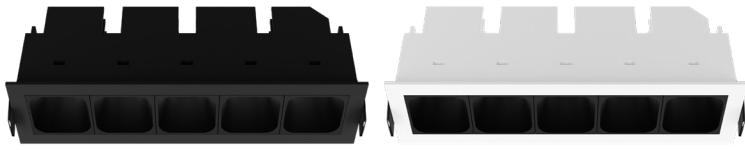

BLOC 5 FIXED

Introducing FAZE Bloc, the successor to the FAZE Dash series. With more customisability than ever before, the Bloc can fit into any space just the way you want it to.

FEATURES

- + Deep set baffles keep glare to a minimum.
- + Featuring a shallow recess, the Bloc can fit into any environment.
- + Using an OSRAM LED, the Bloc has great energy efficiency, and a long lifespan.
- + Compatible with remote Casambi CBU-TED Bluetooth Controllable Dimmer (71-CASCBU)

GENERAL SPECIFICATIONS

LED	11W
Lumens	(3000K) 800 lm (4000K) 850 lm
Efficacy	Up to 77 Lm/W
Colour Temperature	 3000K, Warm White 4000K, Cool White
Material	Powder Coated Aluminium
Finish	White Black
Beam	40°
CRI	90+
IP	20
Colour Deviation	SDCM ≤3
UGR	<19
Lifetime	>54,000hrs L80 B10
Warranty	5 Years

Please Note: When using C-Bus, use universal or trailing edge dimming modules.

PROJECT DETAILS

PROJECT:

TYPE:

NOTES:

DIMENSIONS

Cut Out
144 x 37mm

W 152 x 45mm