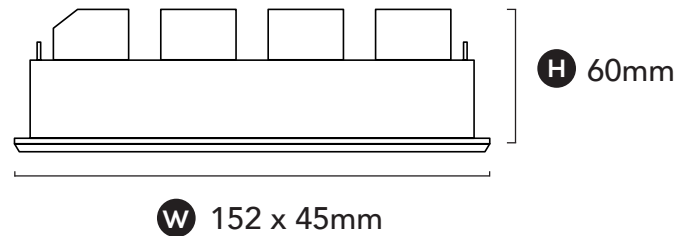

GENERAL SPECIFICATIONS

LED	11W
Lumens	(3000K) 800 lm (4000K) 850 lm
Efficacy	Up to 77 Lm/W
Colour Temperature	 3000K, Warm White 4000K, Cool White
Material	Powder Coated Aluminium
Finish	White Black
Beam	40°
CRI	90+
IP	20
Colour Deviation	SDCM ≤3
UGR	<19
Lifetime	>54,000hrs L80 B10
Warranty	5 Years

Please Note: When using C-Bus, use universal or trailing edge dimming modules.

PROJECT DETAILS

PROJECT:

TYPE:

NOTES:

DIMENSIONS

Cut Out
144 x 37mm

W 152 x 45mm