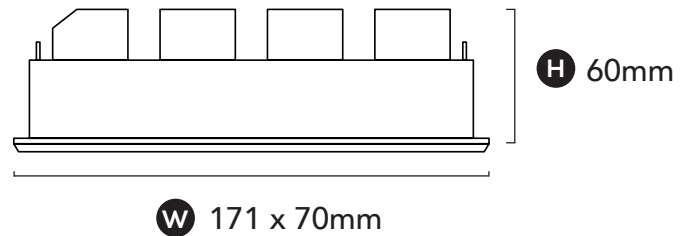

GENERAL SPECIFICATIONS

LED	11W
Lumens	(3000K) 800 lm (4000K) 850 lm
Efficacy	Up to 77 Lm/W
Colour Temperature	 3000K, Warm White 4000K, Cool White
Material	Powder Coated Aluminium
Finish	White Black
Beam	40°
CRI	90+
IP	20
Colour Deviation	SDCM ≤3
UGR	<19
Lifetime	>54,000hrs L80 B10
Warranty	5 Years

Please Note: When using C-Bus, user universal or trailing edge dimming modules.

PROJECT DETAILS

PROJECT:

TYPE:

NOTES:

DIMENSIONS

i Cut Out
160 x 52mm

W 171 x 70mm