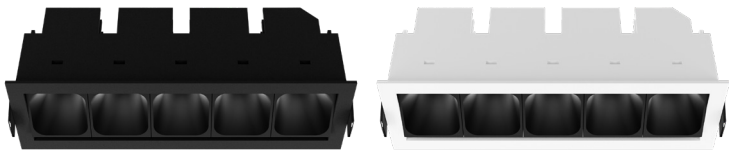

BLOC 5 ADJUSTABLE

Introducing FAZE Bloc, the successor to the FAZE Dash series. With more customisability than ever before, the Bloc can fit into any space just the way you want it to.

FEATURES

- + Deep set baffles keep glare to a minimum.
- + Featuring a shallow recess, the Bloc can fit into any environment.
- + Using an OSRAM LED, the Bloc has great energy efficiency, and a long lifespan.
- + Adjustable up to 20°
- + Compatible with remote Casambi CBU-TED Bluetooth Controllable Dimmer (71-CASCBU)

GENERAL SPECIFICATIONS

LED	11W
Lumens	(3000K) 800 lm (4000K) 850 lm
Efficacy	Up to 77 Lm/W
Colour Temperature	 3000K, Warm White 4000K, Cool White
Material	Powder Coated Aluminium
Finish	White Black
Beam	40°
CRI	90+
IP	20
Colour Deviation	SDCM ≤3
UGR	<19
Lifetime	>54,000hrs L80 B10
Warranty	5 Years

Please Note: When using C-Bus, user universal or trailing edge dimming modules.

PROJECT DETAILS

PROJECT:

TYPE:

NOTES:

DIMENSIONS

i Cut Out
160 x 52mm

W 171 x 70mm