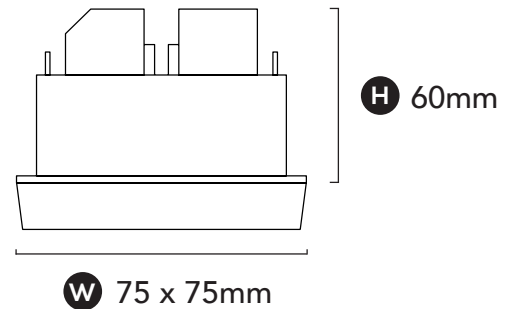

GENERAL SPECIFICATIONS

LED	9W
Lumens	(3000K) 600 lm (4000K) 650 lm
Efficacy	Up to 72 Lm/W
Colour Temperature	 3000K, Warm White 4000K, Cool White
Material	Powder Coated Aluminium
Finish	White Black
Beam	40°
CRI	90+
IP	20
Colour Deviation	SDCM ≤3
UGR	<19
Lifetime	>54,000hrs L80 B10
Warranty	5 Years

Please Note: When using C-Bus, use universal or trailing edge dimming modules.

PROJECT DETAILS

PROJECT:

TYPE:

NOTES:

DIMENSIONS

Cut Out
66 x 66mm

DRIVER SPECIFICATIONS