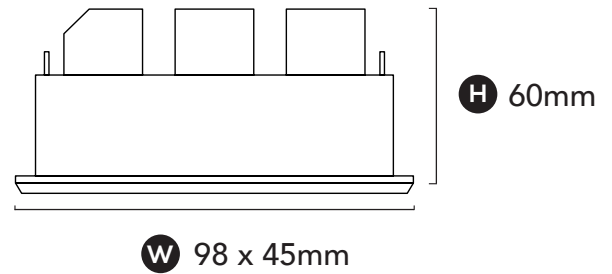

GENERAL SPECIFICATIONS

| | |
|--------------------|----------------------------------------------------------------------------------------------------------------------------------------------------------------------------------------------------------------|
| LED | 7W |
| Lumens | (3000K) 500 lm (4000K) 520 lm |
| Efficacy | Up to 74 Lm/W |
| Colour Temperature |  3000K, Warm White  4000K, Cool White |
| Material | Powder Coated Aluminium |
| Finish | White Black |
| Beam | 40° |
| CRI | 90+ |
| IP | 20 |
| Colour Deviation | SDCM ≤3 |
| UGR | <19 |
| Lifetime | >54,000hrs L80 B10 |
| Warranty | 5 Years |

Please Note: When using C-Bus, user universal or trailing edge dimming modules.

PROJECT DETAILS

PROJECT:

TYPE:

NOTES:

DIMENSIONS

 **Cut Out**
90 x 37mm

DRIVER SPECIFICATIONS