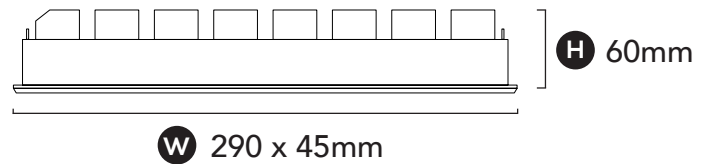

## DIMENSIONS

**Cut Out**  
282 x 37mm

**W** 290 x 45mm

**H** 60mm