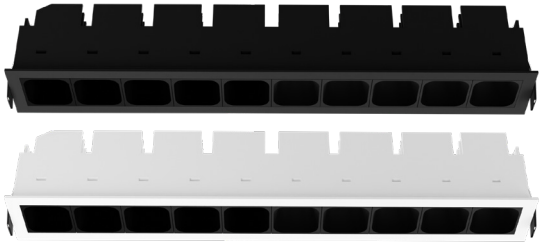

# BLOC 10 FIXED

Introducing FAZE Bloc, the successor to the FAZE Dash series. With more customisability than ever before, the Bloc can fit into any space just the way you want it to.

## FEATURES

- + Deep set baffles keep glare to a minimum.
- + Featuring a shallow recess, the Bloc can fit into any environment.
- + Using an OSRAM LED, the Bloc has great energy efficiency, and a long lifespan.
- + Compatible with remote Casambi CBU-TED Bluetooth Controllable Dimmer (71-CASCBU)

## GENERAL SPECIFICATIONS

LED	22W
Lumens	(3000K) 1600 lm (4000K) 1700 lm
Efficacy	Up to 77 Lm/W
Colour Temperature	<input type="checkbox"/> 3000K, Warm White <input type="checkbox"/> 4000K, Cool White
Material	Powder Coated Aluminium
Finish	White   Black
Beam	40°
CRI	90+
IP	20
Colour Deviation	SDCM ≤3
UGR	<19
Lifetime	>54,000hrs L80 B10
Warranty	5 Years

## DIMENSIONS

**Cut Out**  
282 x 37mm

**W** 290 x 45mm

**H** 60mm