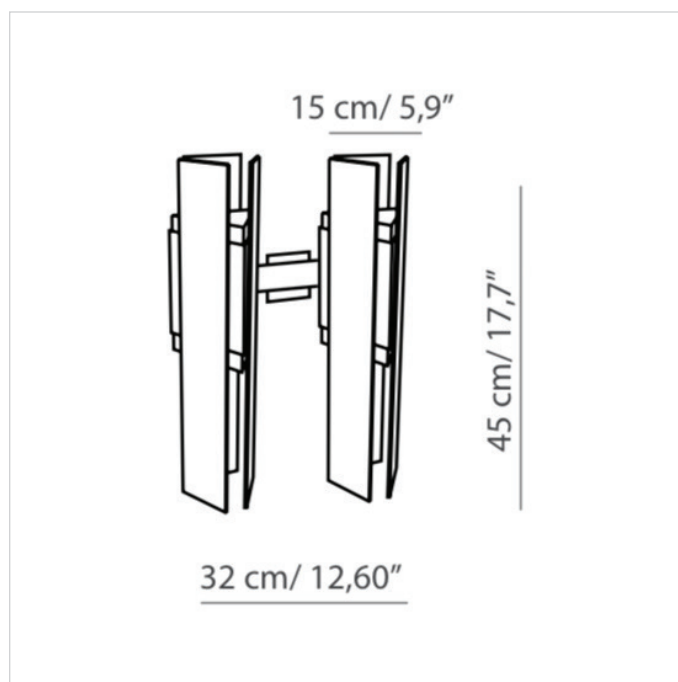

Product name	Excalibur Wall 2
Designer	Corrado Dotti
Manufacturer	Tooy
Product code	124-559.42
Category	Wall
Material	Brass Plexiglass
Light source	2x 12W LED
Lumens	2400
Finishes	Brushed Brass
Dimensions	Ø 32 x H 45 cm
IP	40
Origin	Italy
Warranty	3 years