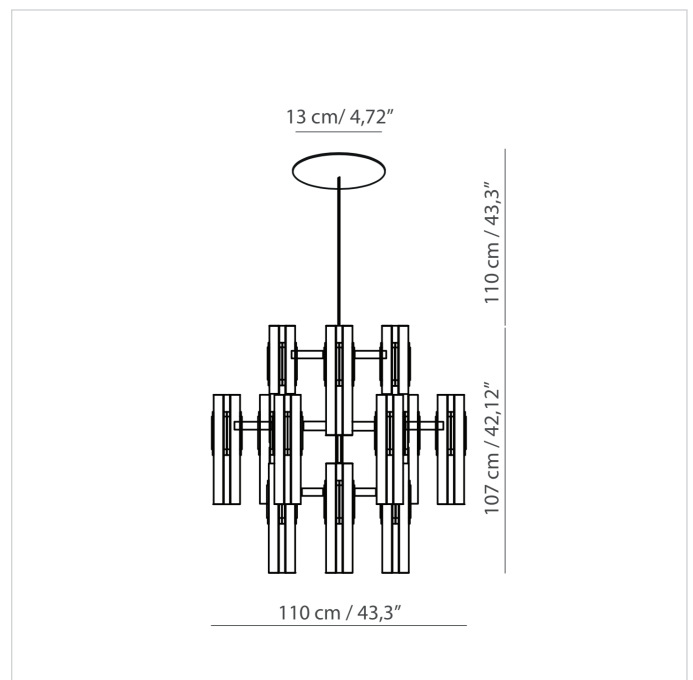

radiantlighting

TOOY

EXCALIBUR CHANDELIER 12

Product name	Excalibur Chandelier 12
Designer	Corrado Dotti Designer
Manufacturer	TOOY
Product code	124-559.12
Category	Suspension
Material	Brass Plexiglass
Light source	12x 12W LED
Colour Temperature	2700K
Lumens	14 400
Finishes	Brushed Brass
Dimensions	Ø 110 x H 107 cm
IP	40
Dimming	No
Origin	Italy
Warranty	3 years