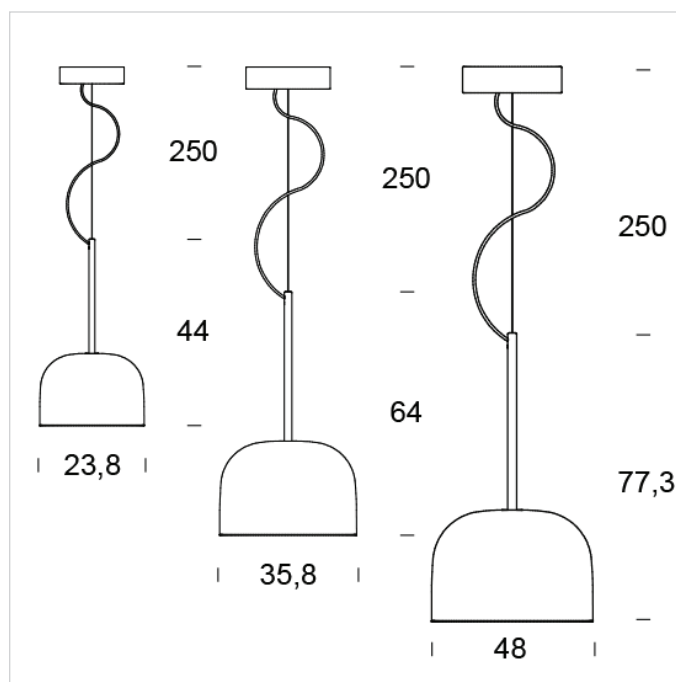

radiantlighting

FONTANA ARTE

EQUATORE SUSPENSION

Product name	Equatore Suspension
Designer	Gabrielle E Oscar Buratti
Manufacturer	Fontana Arte
Product code	3-4390/0.. 3-4390.. 3-4390/1..
Category	Suspension
Material	Glass Metal
Light source	25W LED 40W LED 60W LED
Lumens	1770 2790 6600
Finishes	Chrome / Grey Copper / Pink
Dimensions	Ø 23.8 x H 44 cm + 250cm Ø 35.8 x H 64 cm + 250cm Ø 48 x H 77.3 cm + 250cm
IP	20
Dimmable	Yesv
Origin	Italy
Warranty	1 year