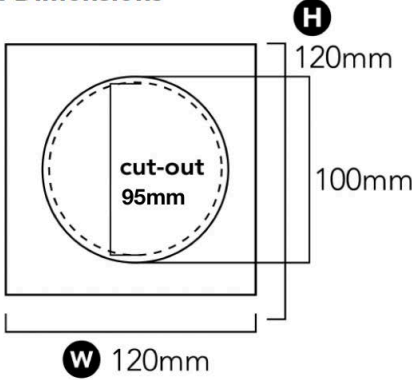

PROJECT DETAILS

PROJECT:

TYPE:

NOTES:

FEATURES

- + Allows a square light configuration.
- + Seamless styling.
- + 3mm ceiling detail.

DIMENSIONS (mm)

GENERAL SPECIFICATIONS

Fittings Required	Edge 100
Material	Powder Coated Aluminium
Finish	White Black
Dimensions	120mm (w) x 120mm (h) x 3mm (d)
Warranty	7 Years

PRODUCT CODE

White	118-EDWF1W
Black	118-EDWF1B

***Please note:** Edge 100 fitting is supplied seperately.

Product Dimensions

Cut-Out Information