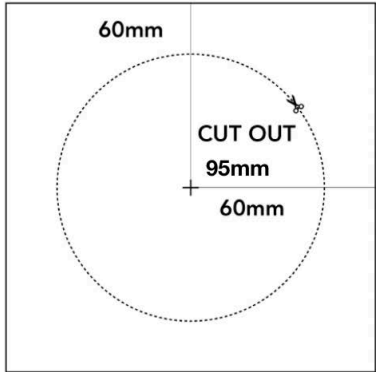

**PROJECT DETAILS**

PROJECT:

TYPE:

NOTES:

**FEATURES**

- + Allows a square light configuration.
- + Seamless styling.
- + 3mm ceiling detail.

**DIMENSIONS (mm)**

**GENERAL SPECIFICATIONS**

<b>Fittings Required</b>	Edge 100
<b>Material</b>	Powder Coated Aluminium
<b>Finish</b>	White Black
<b>Dimensions</b>	120mm (w) x 120mm (h) x 3mm (d)
<b>Warranty</b>	7 Years

**PRODUCT CODE**

White	<b>118-EDWF1W</b>
Black	<b>118-EDWF1B</b>

**\*Please note:** Edge 100 fitting is supplied seperately.

**Product Dimensions**

**Cut-Out Information**

## DIMENSIONS