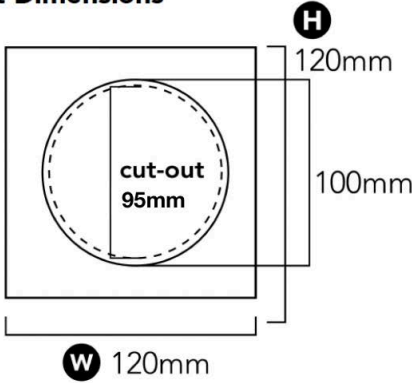

PROJECT DETAILS

PROJECT:

TYPE:

NOTES:

FEATURES

- + Allows a square light configuration.
- + Seamless styling.
- + 3mm ceiling detail.

DIMENSIONS (mm)

GENERAL SPECIFICATIONS

Fittings Required	Edge 100
Material	Powder Coated Aluminium
Finish	White Black
Dimensions	120mm (w) x 120mm (h) x 3mm (d)
Warranty	7 Years

PRODUCT CODE

White	118-EDWF1W
Black	118-EDWF1B

*Please note: Edge 100 fitting is supplied seperately.

Product Dimensions