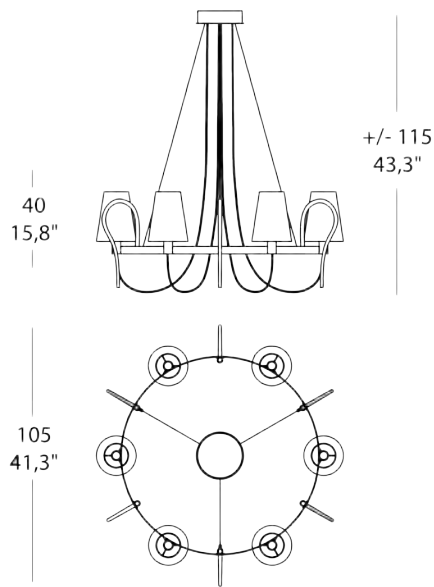

PROJECT	
TYPE	
NOTES	

RONDO LA6

SUSPENSION

BY EVISTYLE

PRODUCT NAME	Rondo LA6
DESIGNER	Andrea Lazzari
MANUFACTURER	Evistyle
CATEGORY	Suspension
MATERIAL	Chromed-plate metal frame, Chinette fabric lampshades
PRODUCT CODE	25-7212 (Ivory/Chrome) 25-7211 (White/Chrome) 25-7201 (Black/Chrome)
DIMMABLE	No

LIGHT SOURCE	6 x 15W Fluro E14
FINISHES	White / Ivory / Black
DIMENSIONS	Ø 105 x +/-115 (H) cm
IP	20
ORIGIN	Italy
WARRANTY	2 years