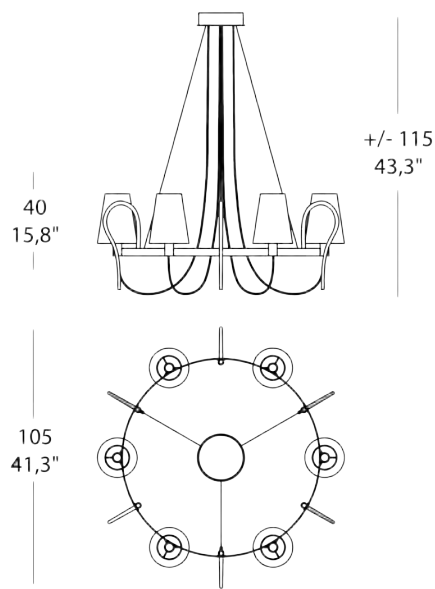

PROJECT	
TYPE	
NOTES	

RONDO LA6

SUSPENSION

BY EVISTYLE

PRODUCT NAME	Rondo LA6
DESIGNER	Andrea Lazzari
MANUFACTURER	Evistyle
CATEGORY	Suspension
MATERIAL	Chromed-plate metal frame, Chinette fabric lampshades
PRODUCT CODE	25-7212 (Ivory/Chrome) 25-7211 (White/Chrome) 25-7201 (Black/Chrome)
DIMMABLE	No

LIGHT SOURCE	6 x 15W Fluro E14
FINISHES	White / Ivory / Black
DIMENSIONS	Ø 105 x +/-115 (H) cm
IP	20
ORIGIN	Italy
WARRANTY	2 years