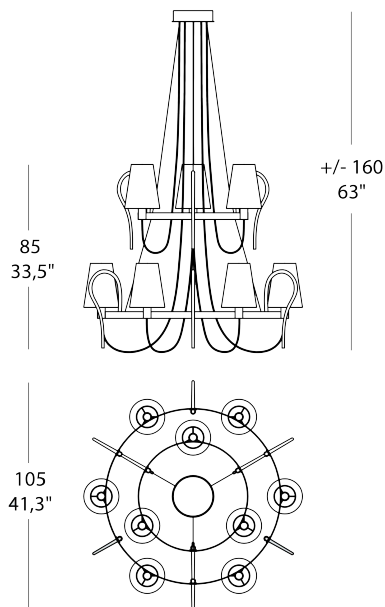

PROJECT	
TYPE	
NOTES	

RONDO LA6+3

SUSPENSION

BY EVISTYLE

PRODUCT NAME	Rondo LA6+3
DESIGNER	Andrea Lazzari
MANUFACTURER	Evistyle
CATEGORY	Suspension
MATERIAL	Chromed-plate metal frame, Chinette fabric lampshades
PRODUCT CODE	25-7300 (White/Chrome) 25-7301 (Ivory/Chrome) <i>*Back code available upon request</i>
DIMMABLE	No

LIGHT SOURCE	9 x 15W Fluro E14 or 9 x 3.5W LED E14
FINISHES	White / Ivory / Black
DIMENSIONS	Ø 105 x +/-160 (H) cm
IP	20
ORIGIN	Italy
WARRANTY	2 years