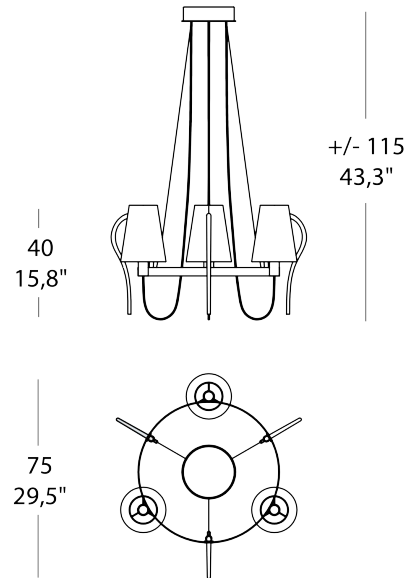

PROJECT	
TYPE	
NOTES	

RONDO LA3

SUSPENSION

BY EVISTYLE

PRODUCT NAME	Rondo LA3
DESIGNER	Andrea Lazzari
MANUFACTURER	Evistyle
CATEGORY	Suspension
MATERIAL	Chromed-plate metal frame, Chinette fabric lampshades
PRODUCT CODE	25-7201 (Ivory/Chrome) 25-7202 (Black/Chrome) <i>*White colour code available upon request</i>
DIMMABLE	No

LIGHT SOURCE	3 x 15W Fluro E14
FINISHES	White / Ivory / Black
DIMENSIONS	Ø 75 x +/-115 (H) cm
IP	20
ORIGIN	Italy
WARRANTY	2 years