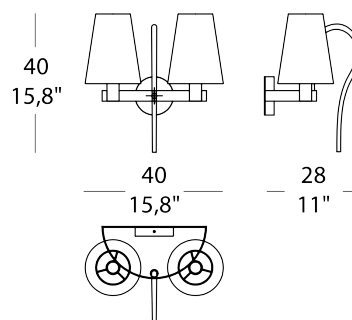

PROJECT	
TYPE	
NOTES	

RONDO PA2

WALL

BY EVISTYLE

BI: Bianco/White

AV: Avorio/Ivory

NO: Nero/Black

PRODUCT NAME	Rondo PA2
DESIGNER	Andrea Lazzari
MANUFACTURER	Evistyle
CATEGORY	Wall
MATERIAL	Chromed-plate metal frame Chinette fabric lampshades
PRODUCT CODE	25-7100 (Ivory/Chrome) 25-7102 (Black/Chrome) <i>*White code available upon request</i>
DIMMABLE	No

LIGHT SOURCE	2 x max 42W E14 alo or 2 x max 6W E14 LED
FINISHES	White / Ivory / Black
DIMENSIONS	40 (W) x 40 (H) x 28 (D) cm
IP	20
ORIGIN	Italy
WARRANTY	2 years