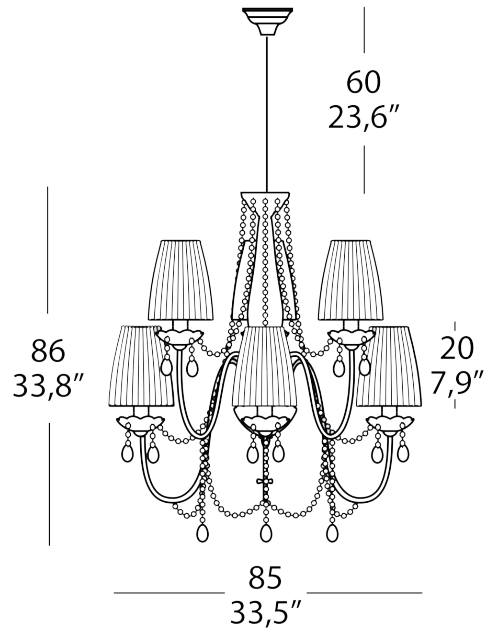

## HERMITAGE LA6

SUSPENSION

BY EVISTYLE

<b>PRODUCT NAME</b>	Hermitage LA 6
<b>DESIGNER</b>	Stefano Mandruzzato
<b>MANUFACTURER</b>	Evistyle
<b>CATEGORY</b>	Suspension
<b>MATERIAL</b>	Material Shade   Chrome Frame
<b>PRODUCT CODE</b>	25-8300 (White) 25-8305 (Violet) <i>*Other colour codes available upon request</i>

<b>LIGHT SOURCE</b>	6 x 3.5W LED E14
<b>FINISHES</b>	White / Golden Teak / Ivory / Violet (Burgundy)
<b>DIMENSIONS</b>	Ø 85 x 86 (H) + 60 (S) cm
<b>IP</b>	20
<b>ORIGIN</b>	Italy
<b>WARRANTY</b>	2 years