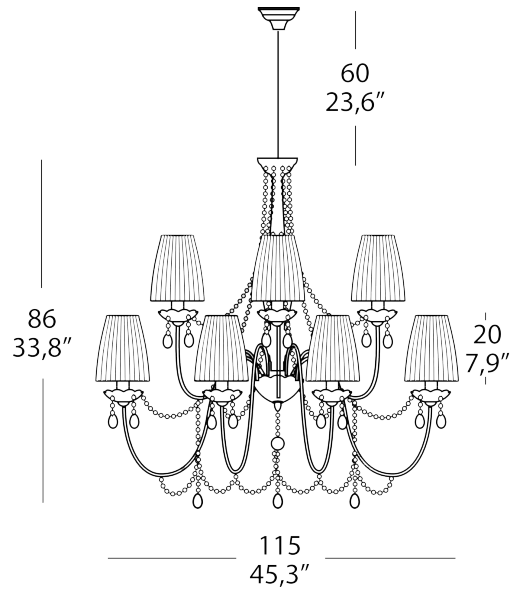

radiantlighting

PROJECT	
TYPE	
NOTES	

HERMITAGE LA12

SUSPENSION

BY EVISTYLE

PRODUCT NAME	Hermitage LA12
DESIGNER	Stefano Mandruzzato
MANUFACTURER	Evistyle
CATEGORY	Suspension
MATERIAL	Material Shade Chrome Frame
PRODUCT CODE	25-8301 (White) 25-8307 (Golden Teak) 25-8302 (Ivory)

LIGHT SOURCE	12 x 3.5W LED E14
FINISHES	White / Golden Teak / Ivory
DIMENSIONS	Ø 115 x 86 (H) + 60 (S) cm
IP	20
ORIGIN	Italy
WARRANTY	2 years