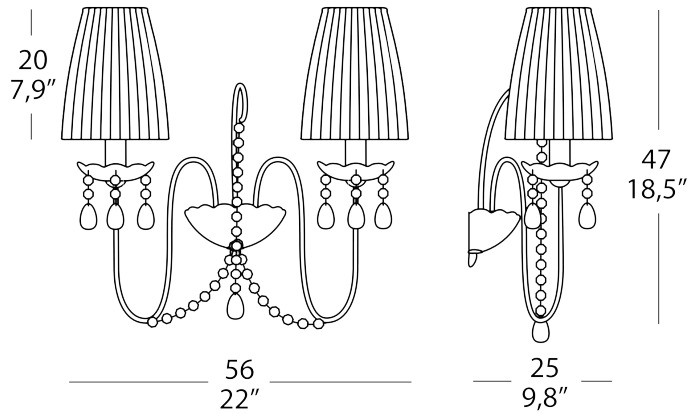

radiantlighting

HERMITAGE PA 2

WALL

BY EVISTYLE

PROJECT	
TYPE	
NOTES	

PRODUCT NAME	Hermitage PA 2
DESIGNER	Stefano Mandruzzato
MANUFACTURER	Evistyle
CATEGORY	Wall
MATERIAL	Material Shade Chrome Frame
PRODUCT CODE	25-8306 (Chrome/Ivory) <i>*Other coloru codes available upon request</i>

LIGHT SOURCE	2 x 3.5W LED E27
FINISHES	White / Golden Teak / Ivory / Violet (Burgundy)
DIMENSIONS	56 (L) x 47 (H) + 25 (D) cm
IP	20
ORIGIN	Italy
WARRANTY	2 years

PERTH
T +61 08 9240 1008
F +61 08 9240 1178
sales@radiantlighting.com.au